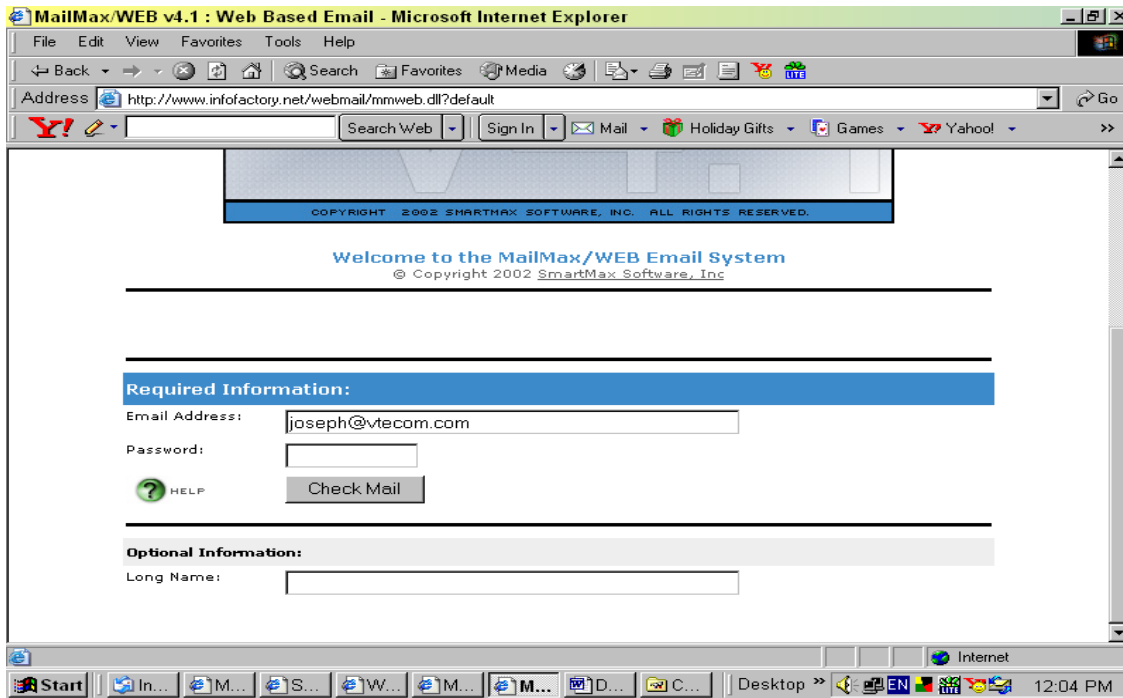

CHECKING EMAILS USING WEBMAIL version 4.1

1. Go to www.infofactory.net/webmail

2. Type in email account
3. Type in password

3. Check/WRITE/ SEND EMAILS